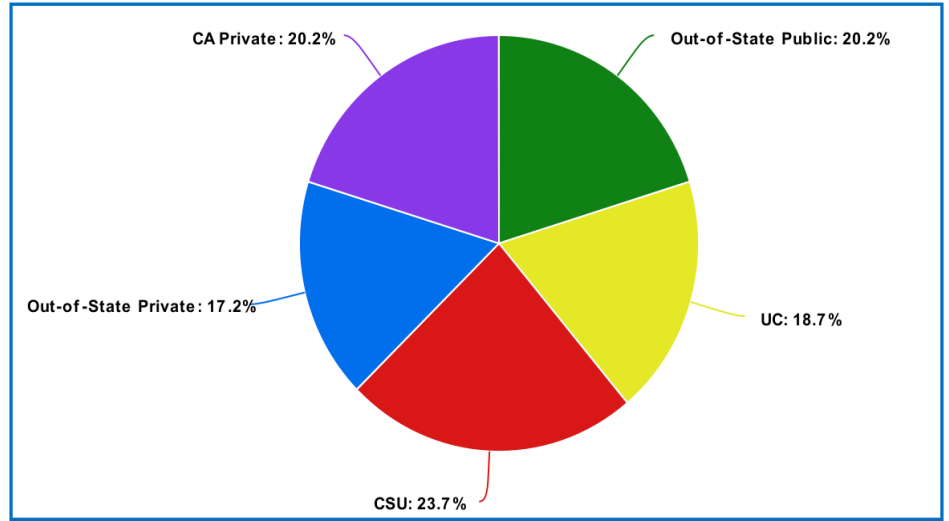

WHS Class of 2023 College Acceptances & Destinations

Woodside High School 2023 Graduates

University of California

- UC Berkeley {7}[14]
- UC Davis {7}[22]
- UC Irvine [10]
- UCLA {5}
- UC Merced {6}[38]
- UC Riverside {3}[21]
- UC Santa Barbara {4}[16]
- UC Santa Cruz {5}[37]
- UC San Diego {1}[7]

California State University

- CSU Bakersfield [7]
- CSU Channel Islands [3]
- **CSU Chico {11}[43]**
- CSU Dominguez Hills [5]
- **CSU East Bay {3}[22]**
- CSU Fresno [4]
- **CSU Fullerton {1}[13]**
- CSU Los Angeles [2]
- CSU Long Beach [13]
- CSU Monterey Bay [15]
- CSU Northridge [4]
- CSU San Bernardino [3]
- **CSU San Marcos {1}[2]**
- **CSU Stanislaus {1}[3]**
- Cal Poly Humboldt [18]
- **Cal Poly San Luis Obispo {9}[23]**
- Cal Poly Pomona [21]
- **Sacramento State {4}[27]**
- **San Diego State {5}[18]**
- **San Francisco State {7}[57]**
- **San Jose State {7}[49]**
- Sonoma State [19]

California Private

- CalTech {1}
- Chapman University {5}[18]
- Dominican [1]
- Harvey Mudd {1}
- Loyola Marymount University {2}[8]
- Menlo College {1}[3]
- Pacific [2]
- Pepperdine [1]
- Redlands [3]
- **Santa Clara {2}[10]**
- Scripps [1]
- **St Marys {2}[5]**
- Whittier [1]
- **University of San Diego {1}[3]**
- University of San Francisco [8]
- **USC {3}[4]**
- **Vanguard University {1}**
- Whittier [1]

WHS 2023 Four Year Colleges

■ Out-of-State Public ■ UC ■ CSU ■ Out-of-State Private ■ CA Private

meta-chart.com