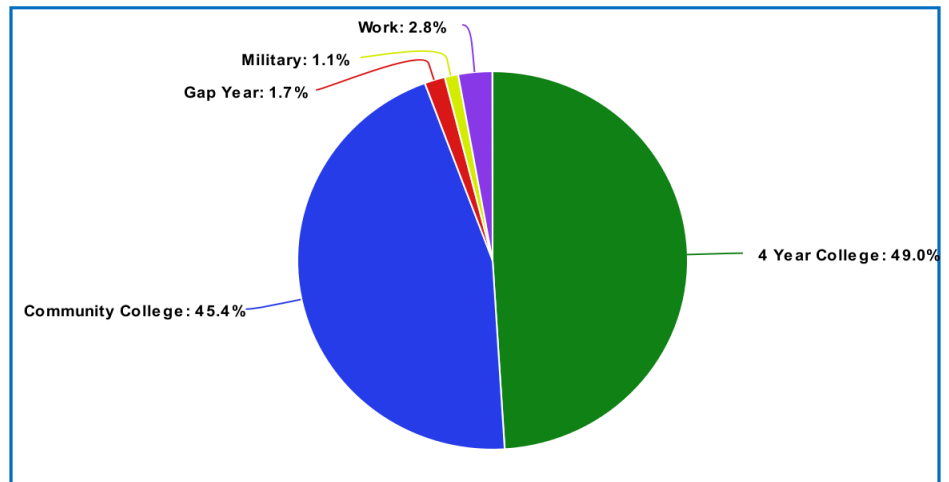

California Private

- CalTech {1}
- Chapman University {5}[18]
- Dominican [1]
- Harvey Mudd {1}
- Loyola Marymount University {2}[8]
- Menlo College {1}[3]
- Pacific [2]
- Pepperdine [1]
- Redlands [3]
- Santa Clara {2}[10]**
- Scripps [1]
- St Marys {2}[5]**
- Whittier [1]
- University of San Diego {1}[3]**
- University of San Francisco [8]
- USC {3}[4]**
- Vanguard University {1}**
- Whittier [1]

WHS 2023 Four Year Colleges

■ Out-of-State Public ■ UC ■ CSU ■ Out-of-State Private ■ CA Private

meta-chart.com

WHS 2023 Pathways

■ 4 Year College ■ Community College ■ Gap Year ■ Military ■ Work

KEY

{# of WHS '23 attending}
 [# of WHS '23 acceptances]
bold font=destinations